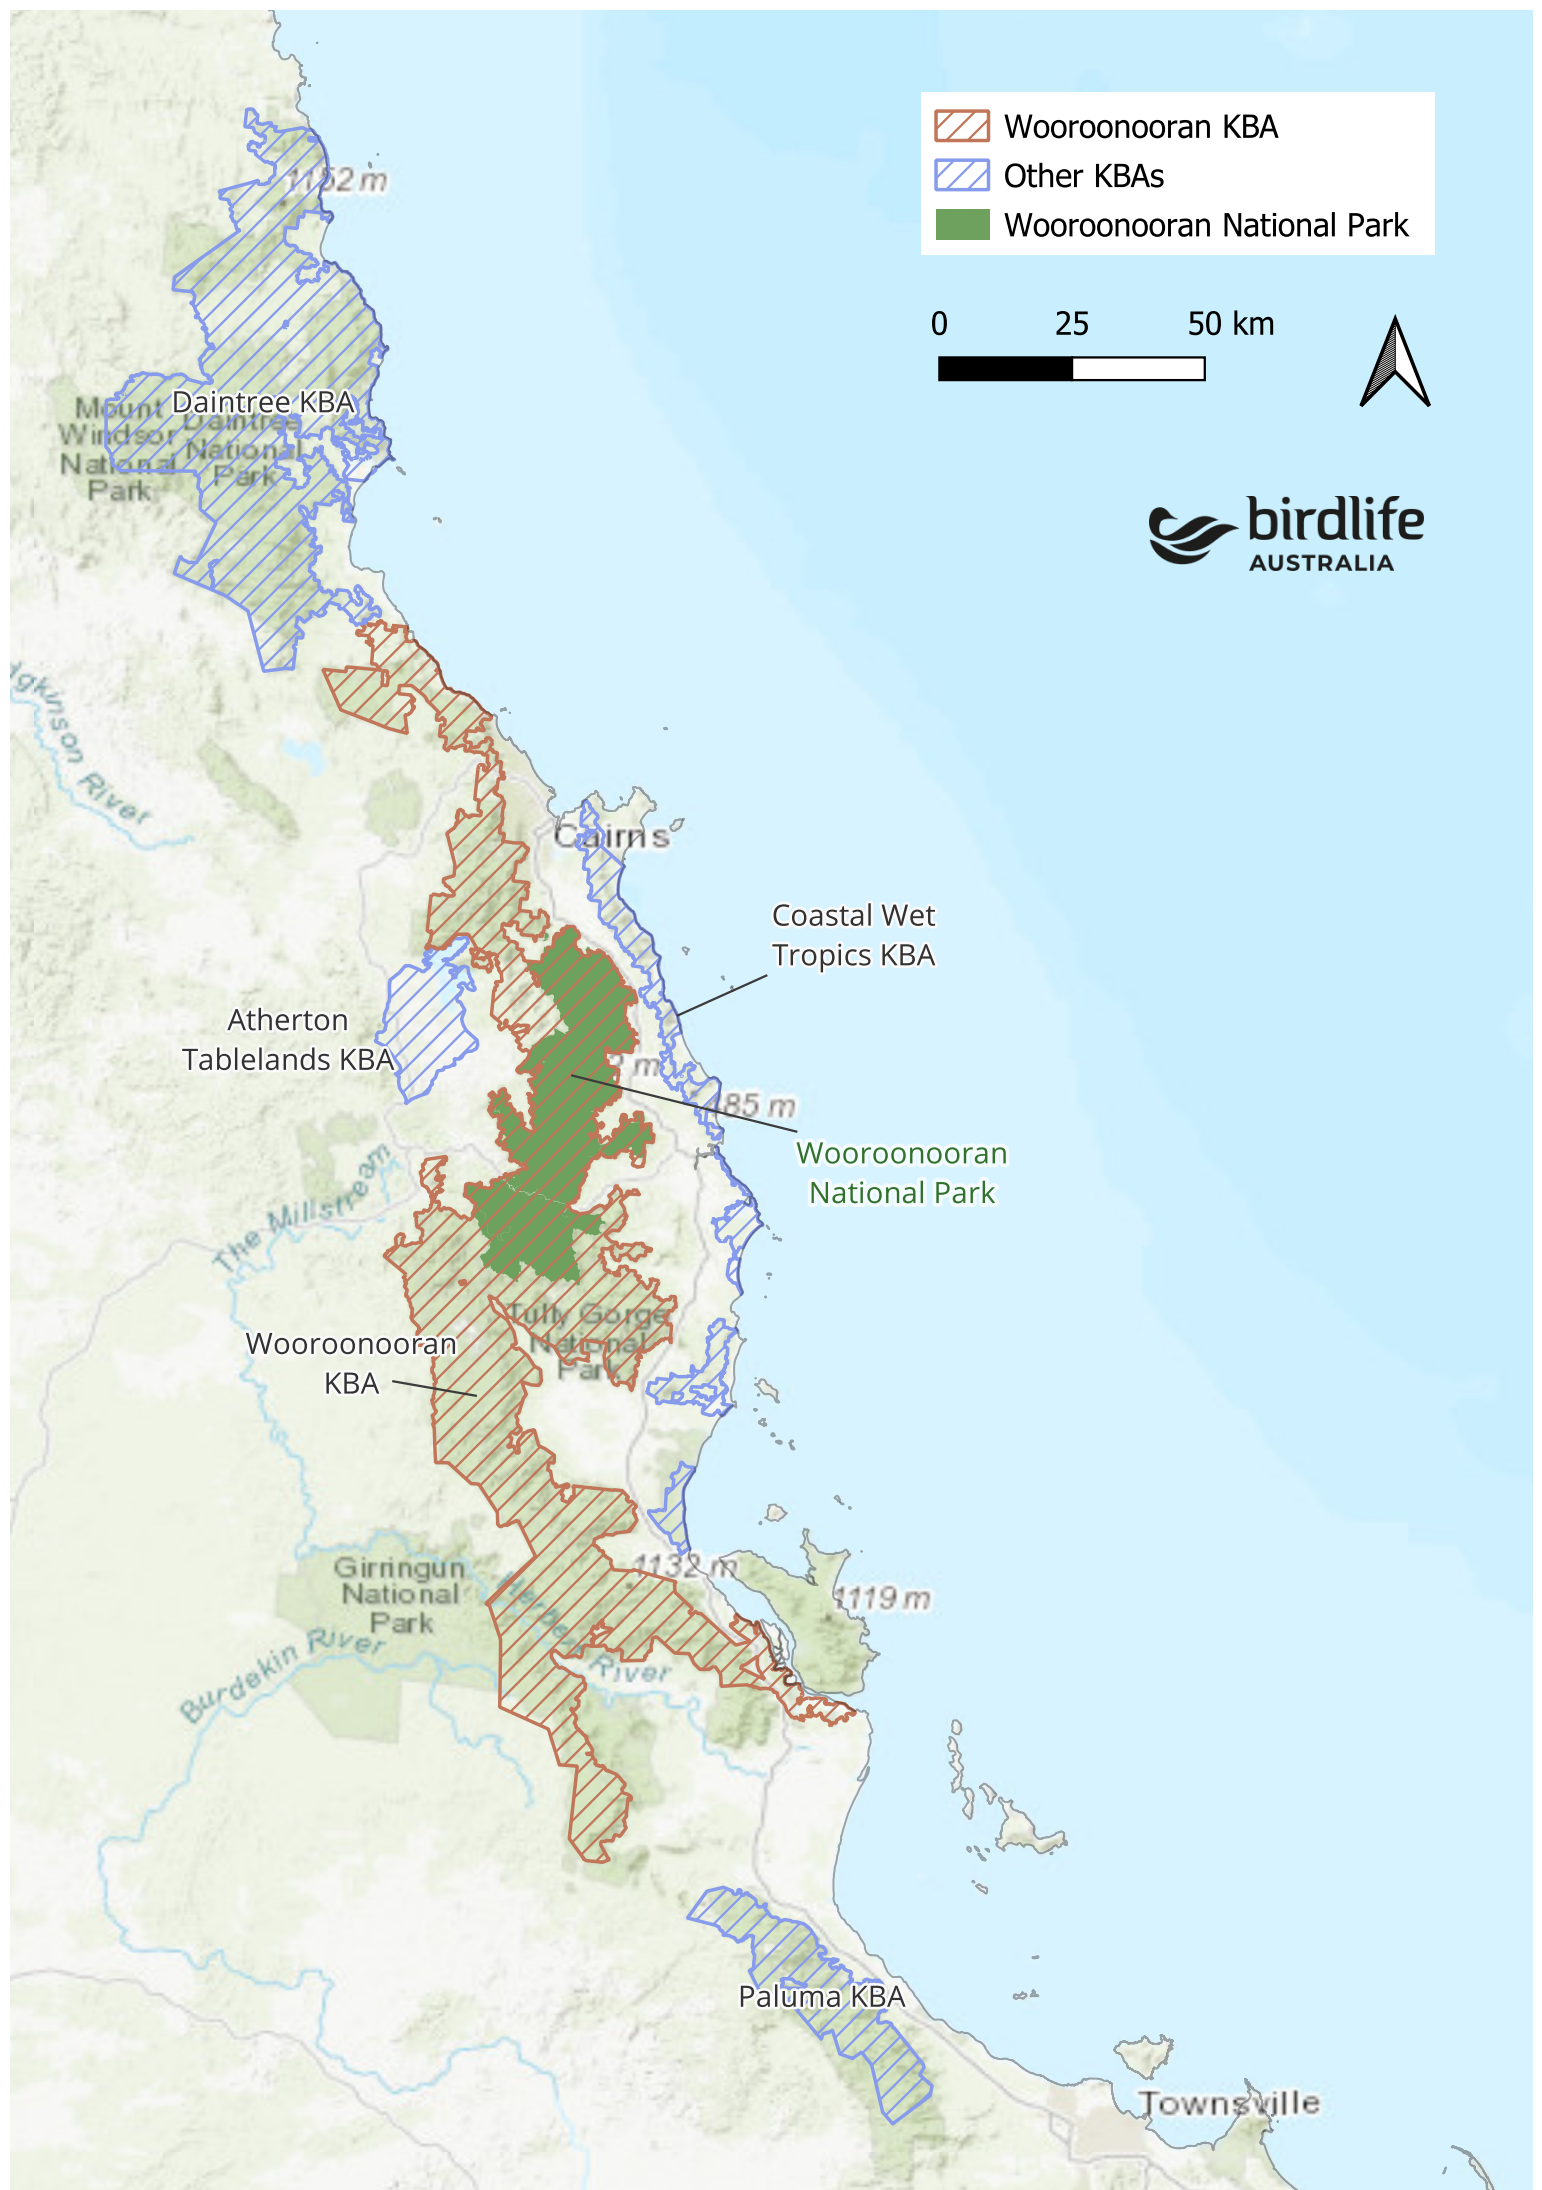

-  Wooroonooran KBA
-  Other KBAs
-  Wooroonooran National Park

Daintree KBA

Mount Windsor National Park
Daintree National Park

Cairns

Coastal Wet Tropics KBA

Atherton Tablelands KBA

Wooroonooran National Park

Wooroonooran KBA

Tully Gorges National Park

Girringun National Park

Paluma KBA

Townsville

1102 m

1132 m

1185 m

1132 m

1119 m

Igkinson River
The Millstream
Burdekin River

Tully River